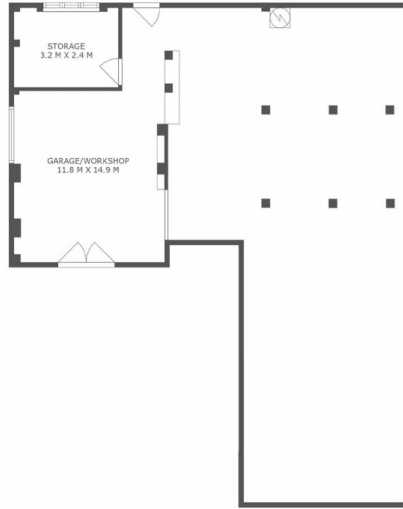

[For full version visit the website](https://www.lennardmclure.com.au)

**Type** : House  
**Building Size** : 133 sqm  
**Land Size** : 764 sqm  
**View** : <https://www.lennardmclure.com.au/sale/tas/hobart-southern/moonah/residential/house/8118896>

## 17 Camden Crescent, Moonah

Total approx. floor area: 137m<sup>2</sup>

Areas and dimensions are approximate and therefore this floor plan should only be used for illustrative purposes.

Real Estate Marketing by [nextcreative.com.au](http://nextcreative.com.au)